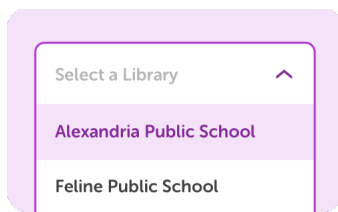

Link your library and school Beanstack profiles!

Make sure all your logged reading counts at school too. That means more challenges, badges, and achievements—with less work!

1

**Sign in to your library
Beanstack account.**

2

**Find the Link
Profile button.**

3

**Select your school
and log in.**

4

**Your profiles
are linked!**