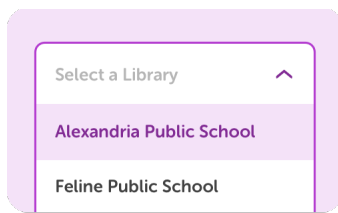

Link your library and school Beanstack profiles!

Make sure all your logged reading counts at school too. That means more challenges, badges, and achievements—with less work!

1

**Sign in to your library
Beanstack account.**

2

**Find the Link
Profile button.**

3

**Select your school
and log in.**

4

**Your profiles
are linked!**